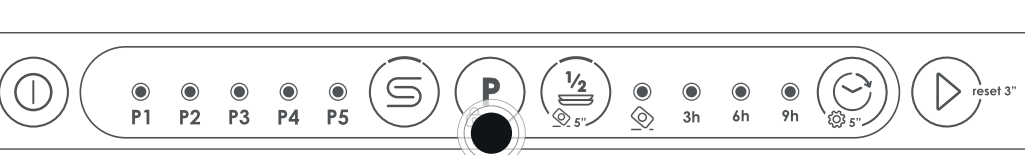

3.

P PROGRAMS

SETTINGS

1/2 HALF LOAD*

TABLETS*

* If the option is not compatible with cycle, the LED will blink for 3 times.

DELAY START

	🔥	🕒	1/2	🔒	
P1	49°	60°	49'	-	YES
P2	🍴	60°	131'	YES	YES
P3	🌿	45°	233'-236'	YES	YES
P4	🍵	75°	135'	-	YES
P5	🧼	-	10'	-	-

4.

5.

SETUP MENÙ 1/2

5.1 ENTER SETUP MENÙ

5.2 SOFTENER

Prog.	1-5 Level
S0	NO LED
S1	P1
S2	P1+P2
S3	P1+P2+P3 DAFUALT
S4	P1+P2+P3+P4
S5	P1+P2+P3+P4+P5

L	°FH	°dH	
0	0-6	0-3	S0
1	7-11	4-6	S1
2	21-29	12-16	S2
3* DEFAULT	30-39	17-22	*S3
4	49-59	28-33	S4
5	60-89	34-50	S5

5.

SETUP MENÙ 2/2

5.3 BUZZER

BUZZER ON (DEFAULT) = 1/2 + 🔊 BUZZER OFF = 1/2

5.4 MEMO MODE

MEMO MODE ON = 6h MEMO MODE OFF (DEFAULT) = 6h

70013520

To download any other further information in your language, please go to:
go.he.services/candy-um