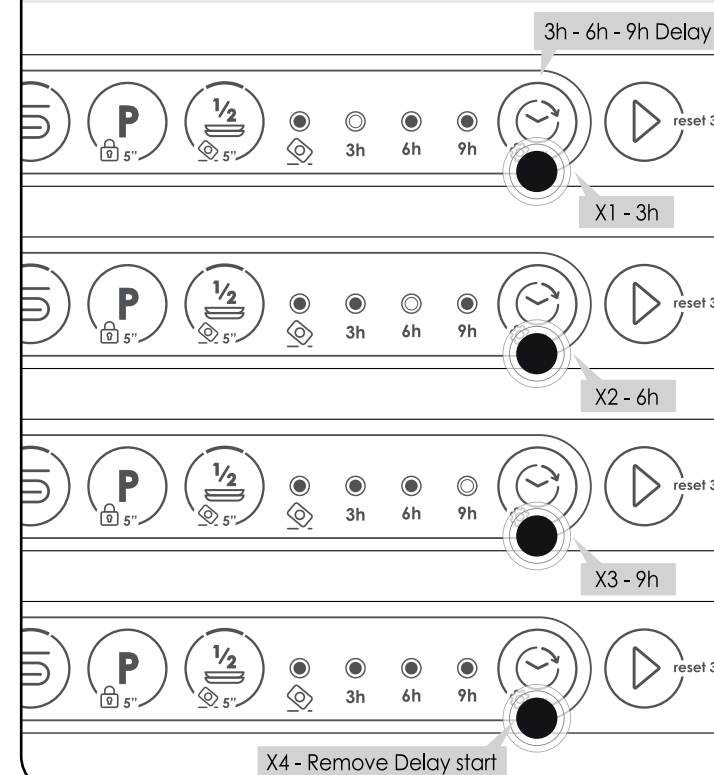

3.

P PROGRAMS

SETTINGS

1/2 HALF LOAD*

TABLETS*

* If the option is not compatible with cycle, the LED will blink for 3 times.

DELAY START

	🔥	🕒	1/2	🔒	
P1	49°	60°	49'	-	YES
P2	🍴	60°	131'	YES	YES
P3	🌿	45°	233'-236'	YES	YES
P4	🍵	75°	135'	-	YES
P5	🧼	-	10'	-	-

4.

5.

SETUP MENÙ 1/2

5.1 ENTER SETUP MENÙ

5.2 SOFTENER

Prog.	1-5 Level
S0	NO LED
S1	P1
S2	P1+P2
S3	P1+P2+P3 DAFUALT
S4	P1+P2+P3+P4
S5	P1+P2+P3+P4+P5

L	°FH	°dH	
0	0-6	0-3	S0
1	7-11	4-6	S1
2	21-29	12-16	S2
3* DEFAULT	30-39	17-22	*S3
4	49-59	28-33	S4
5	60-89	34-50	S5