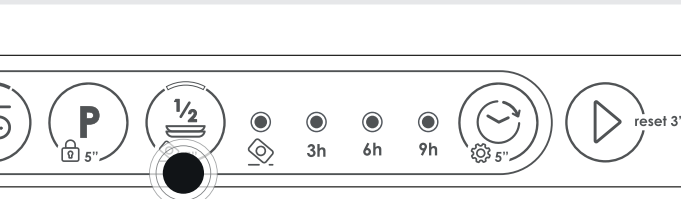

3.

P PROGRAMS

SETTINGS

1/2 HALF LOAD*

TABLETS*

* If the option is not compatible with cycle, the LED will blink for 3 times.

DELAY START

	🔥	🕒	1/2	🔒	
P1	49°	60°	49'	-	YES
P2	🍴	60°	131'	YES	YES
P3	🌿	45°	233'-236'	YES	YES
P4	🍵	75°	135'	-	YES
P5	🧼	-	10'	-	-

4.

5.

SETUP MENÙ 1/2

5.1 ENTER SETUP MENÙ

5.2 SOFTENER

Prog.	1-5 Level
S0	NO LED
S1	P1
S2	P1+P2
S3	P1+P2+P3 DAFUALT
S4	P1+P2+P3+P4
S5	P1+P2+P3+P4+P5

L	°FH	°dH	
0	0-6	0-3	S0
1	7-11	4-6	S1
2	21-29	12-16	S2
3* DEFAULT	30-39	17-22	*S3
4	49-59	28-33	S4
5	60-89	34-50	S5