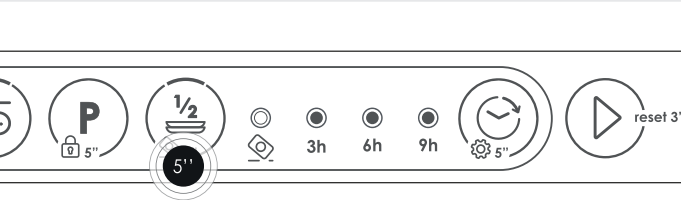

3.

P PROGRAMS

SETTINGS

1/2 HALF LOAD*

TABLETS*

* If the option is not compatible with cycle, the LED will blink for 3 times.

DELAY START

	🔥	🕒	1/2	🔒	
P1	49°	60°	49'	-	YES
P2	🍴	60°	131'	YES	YES
P3	🌿	45°	233'-236'	YES	YES
P4	🍵	75°	135'	-	YES
P5	🧼	-	10'	-	-

4.

5.

SETUP MENÙ 1/2

5.1 ENTER SETUP MENÙ

5.2 SOFTENER

Prog.	1-5 Level
S0	NO LED
S1	P1
S2	P1+P2
S3	P1+P2+P3 DAFUALT
S4	P1+P2+P3+P4
S5	P1+P2+P3+P4+P5

L	°FH	°dH	
0	0-6	0-3	S0
1	7-11	4-6	S1
2	21-29	12-16	S2
3* DEFAULT	30-39	17-22	*S3
4	49-59	28-33	S4
5	60-89	34-50	S5