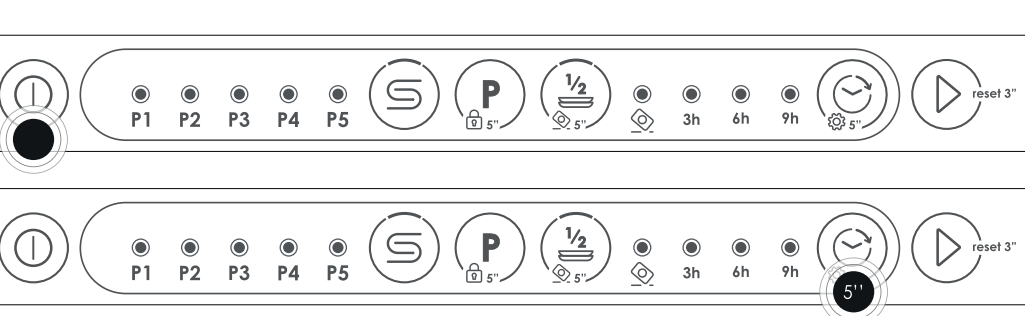

3.

P PROGRAMS

SETTINGS

1/2 HALF LOAD*

TABLETS*

* If the option is not compatible with cycle, the LED will blink for 3 times.

DELAY START

	🔥	🕒	1/2	🔒	
P1	49°	60°	49'	-	YES
P2	🍴	60°	131'	YES	YES
P3	🌿	45°	233'-236'	YES	YES
P4	🍵	75°	135'	-	YES
P5	🧼	-	10'	-	-

4.

5.

SETUP MENÙ 1/2

5.1 ENTER SETUP MENÙ

5.2 SOFTENER

Prog.	1-5 Level
S0	NO LED
S1	P1
S2	P1+P2
S3	P1+P2+P3 DAFUALT
S4	P1+P2+P3+P4
S5	P1+P2+P3+P4+P5

L	°FH	°dH	
0	0-6	0-3	S0
1	7-11	4-6	S1
2	21-29	12-16	S2
3* DEFAULT	30-39	17-22	*S3
4	49-59	28-33	S4
5	60-89	34-50	S5

5.

SETUP MENÙ 2/2

5.3 BUZZER

BUZZER ON (DEFAULT) = 1/2 + 🔊 BUZZER OFF = 1/2

5.4 MEMO MODE

MEMO MODE ON = 6h MEMO MODE OFF (DEFAULT) = 6h

70013520

To download any other further information in your language, please go to:
go.he.services/candy-um