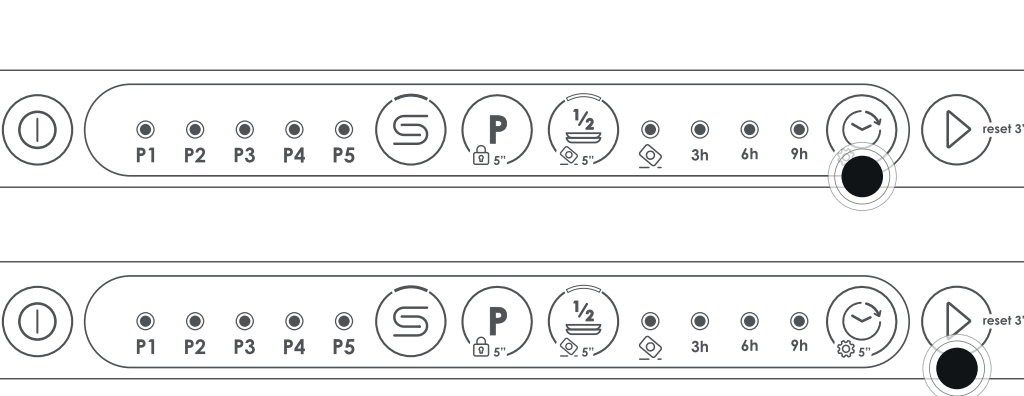

4.

5.

SETUP MENÙ 1/2

5.1 ENTER SETUP MENÙ

5.2 SOFTENER

Prog.	1-5 Level
S0	NO LED
S1	P1
S2	P1+P2
S3	P1+P2+P3 DAFUALT
S4	P1+P2+P3+P4
S5	P1+P2+P3+P4+P5

L	°FH	°dH	
0	0-6	0-3	S0
1	7-11	4-6	S1
2	21-29	12-16	S2
3* DEFAULT	30-39	17-22	*S3
4	49-59	28-33	S4
5	60-89	34-50	S5

5.

SETUP MENÙ 2/2

5.3 BUZZER

BUZZER ON (DEFAULT) = 1/2 + 🔊 BUZZER OFF = 1/2

5.4 MEMO MODE

MEMO MODE ON = 6h MEMO MODE OFF (DEFAULT) = 6h

70013520

To download any other further information in your language, please go to:
go.he.services/candy-um