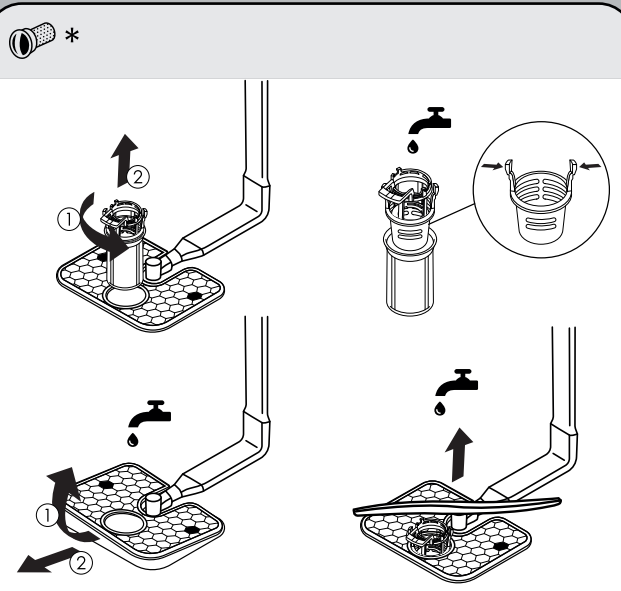

3.

P PROGRAMS

SETTINGS

1/2 HALF LOAD*

TABLETS*

* If the option is not compatible with cycle, the LED will blink for 3 times.

DELAY START

	🔥	🕒	1/2	🔒	
P1	49°	60°	49'	-	YES
P2	🍴	60°	131'	YES	YES
P3	🌿	45°	233'-236'	YES	YES
P4	🍵	75°	135'	-	YES
P5	🧼	-	10'	-	-

4.

5.

SETUP MENÙ 1/2

5.1 ENTER SETUP MENÙ

5.2 SOFTENER

Prog.	1-5 Level
S0	NO LED
S1	P1
S2	P1+P2
S3	P1+P2+P3 DAFUALT
S4	P1+P2+P3+P4
S5	P1+P2+P3+P4+P5

L	°FH	°dH	
0	0-6	0-3	S0
1	7-11	4-6	S1
2	21-29	12-16	S2
3* DEFAULT	30-39	17-22	*S3
4	49-59	28-33	S4
5	60-89	34-50	S5