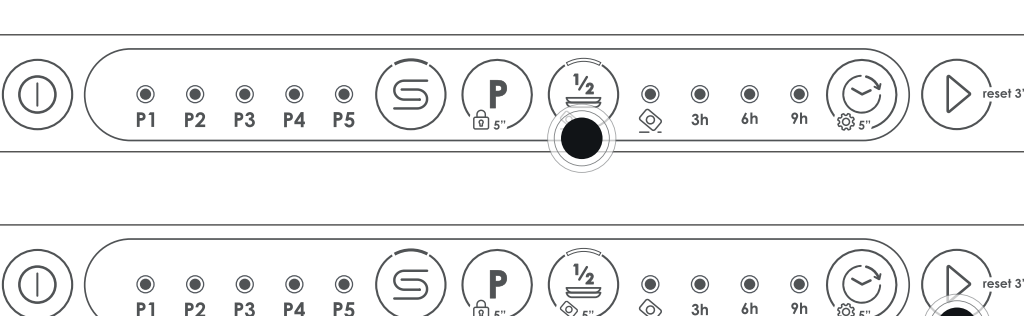

3.

P PROGRAMS

SETTINGS

1/2 HALF LOAD*

TABLETS*

* If the option is not compatible with cycle, the LED will blink for 3 times.

DELAY START

	🔥	🕒	1/2	🔒	
P1	49°	60°	49'	-	YES
P2	🍴	60°	131'	YES	YES
P3	🌿	45°	233'-236'	YES	YES
P4	🍵	75°	135'	-	YES
P5	🧼	-	10'	-	-

4.

5.

SETUP MENÙ 1/2

5.1 ENTER SETUP MENÙ

5.2 SOFTENER

Prog.	1-5 Level
S0	NO LED
S1	P1
S2	P1+P2
S3	P1+P2+P3 DAFUALT
S4	P1+P2+P3+P4
S5	P1+P2+P3+P4+P5

L	°FH	°dH	
0	0-6	0-3	S0
1	7-11	4-6	S1
2	21-29	12-16	S2
3* DEFAULT	30-39	17-22	*S3
4	49-59	28-33	S4
5	60-89	34-50	S5

5.

SETUP MENÙ 2/2

5.3 BUZZER

BUZZER ON (DEFAULT) = 1/2 + 🔊 BUZZER OFF = 1/2

5.4 MEMO MODE

MEMO MODE ON = 6h MEMO MODE OFF (DEFAULT) = 6h

70013520

To download any other further information in your language, please go to:
go.he.services/candy-um