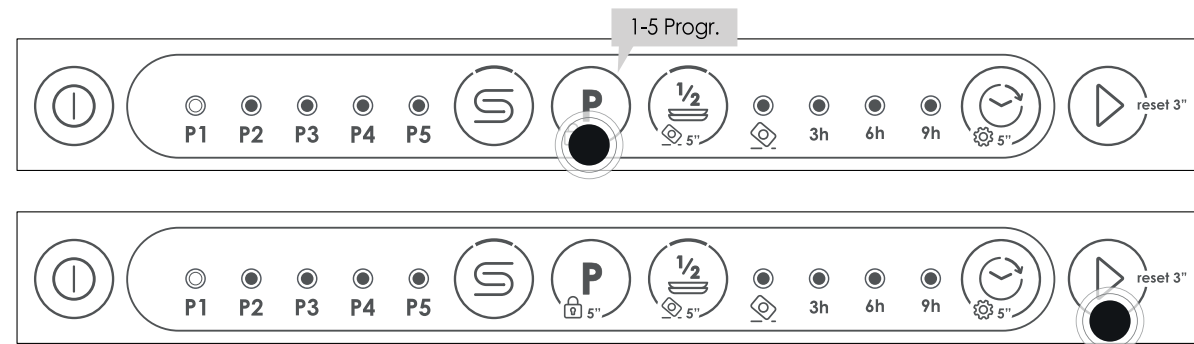

3.

P PROGRAMS

SETTINGS

1/2 HALF LOAD*

TABLETS*

* If the option is not compatible with cycle, the LED will blink for 3 times.

DELAY START

	🔥	🕒	1/2	🔒	
P1	49°	60°	49'	-	YES
P2	🍴	60°	131'	YES	YES
P3	🌿	45°	233'-236'	YES	YES
P4	🍵	75°	135'	-	YES
P5	🧼	-	10'	-	-

4.

5.

SETUP MENÙ 1/2

5.1 ENTER SETUP MENÙ

5.2 SOFTENER

Prog.	1-5 Level
S0	NO LED
S1	P1
S2	P1+P2
S3	P1+P2+P3 DAFUALT
S4	P1+P2+P3+P4
S5	P1+P2+P3+P4+P5

L	°FH	°dH	
0	0-6	0-3	S0
1	7-11	4-6	S1
2	21-29	12-16	S2
3* DEFAULT	30-39	17-22	*S3
4	49-59	28-33	S4
5	60-89	34-50	S5